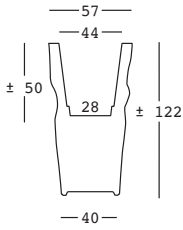

SAVING/SPACE/VASE design JoeVelluto (JVLT)

prezzo/price
senza iva/no tax

saving/space/vase

STRUTTURA/STRUCTURE	PE - Polietilene/Polyethylene colore base/basic colour	DIMENSIONS:	PACKAGING:	GROSS WEIGHT:
	6247	Cm 57x±122 h	Cm 67x60x128 h	Kg 18,3 € 295,00

PE - Polietilene/Polyethylene
colore base/basic colour

8247 - indoor

9247 - outdoor

CAPACITY:

Lt 54

ACCESSORIES:

A4204 + A4197 Kit fissaggio + Base di stabilizzazione/Fixing kit + Stability base

A4204 + A4194 Kit fissaggio + Base di stabilizzazione e fissaggio/Fixing kit + Stability and ground fixing base

tambo

STRUTTURA/STRUCTURE	PE - Polietilene/Polyethylene colore base/basic colour	DIMENSIONS:	PACKAGING:	GROSS WEIGHT:
	6222	Cm 75x73x73 h	Cm 77x77x80 h	Kg 10,3 € 285,00

CAPACITY:

Lt 13

T BALL POT design Alberto Brogliato

t ball pot

STRUTTURA/STRUCTURE	PE - Polietilene/Polyethylene colore base/basic colour	DIMENSIONS:	PACKAGING:	GROSS WEIGHT:
	6248	Cm 77x33 h	Cm 87x34x87h	Kg 9,2 € 185,00

CAPACITY:

Lt 51