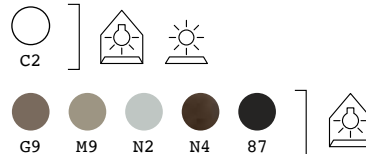

PE - Polyethylene
basic colour

A4261

WOOD

A4263

gumball armchair junior

STRUCTURE

→ ↗ ↑
70 64 49

*PE - Polyethylene
basic colour*