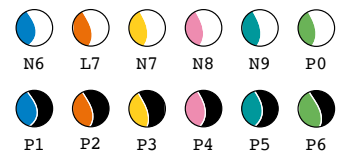

6292

*PE - Polyethylene
special colors*

6292

*PE - Soft with little balls
special finishing*

6296

98

gumball sofa junior

STRUCTURE

→ ↗ ↑
122 65 49

*PE - Polyethylene
basic colour*

6302

*PE - Polyethylene
special colors*

6302

*PE - Soft with little balls
special finishing*

6303

98

ARMILLARIA design Odo Fioravanti

armillaria stool

STRUCTURE

→ ↗ ↑
35 35 75

PE - Polyethylene
basic colour

6249

armillaria table

STRUCTURE