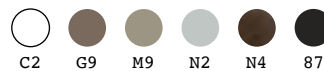

PE - Polyethylene
basic colour

6248