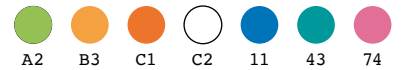

PE - Polyethylene
basic colour

A4261

WOOD

A4263

gumball armchair junior

STRUCTURE

→ ↗ ↑
70 64 49

*PE - Polyethylene
basic colour*

6292

*PE - Polyethylene
special colors*

6292

*PE - Soft with little balls
special finishing*

6296

98

gumball sofa junior

STRUCTURE

→ ↗ ↑
122 65 49

*PE - Polyethylene
basic colour*

6302

*PE - Polyethylene
special colors*

6302

*PE - Soft with little balls
special finishing*

6303

98