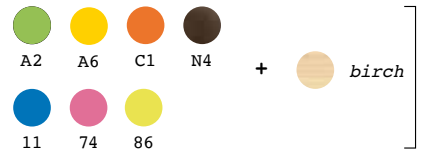

STRUCTURE

→ ↗ ↑
121 29 34

PE - Polyethylene
basic colour

6393

PONY design Oleg Pugachev

pony

STRUCTURE

→ ↗ ↑
80 40 60

PE - Polyethylene
basic colour

6395

PLUST VAN design Michele Menescardi

plust van

STRUCTURE

→ ↗ ↑
70 49 42

PE - Polyethylene
basic colour
+ WHEELS

6341