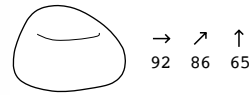

STRUCTURE

PE - Polyethylene
basic colour

→ ↗ ↑
175 145 42

6291

○ ● ● ●
C2 N4 86 87

GUMBALL FAMILY design Alberto Brogliato

gumball armchair

STRUCTURE