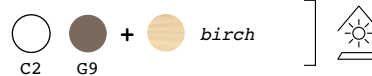

*PE - Polyethylene
basic colour
+ WOOD TOP*

6271