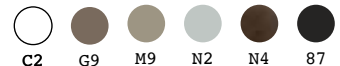

PE - Polyethylene
basic colour

6246