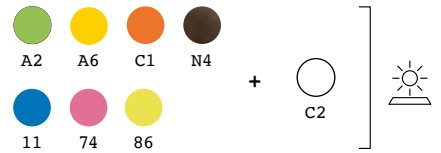

+ TOP

6354

+ TOP