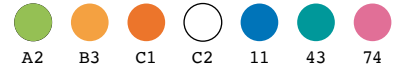

PE - Polyethylene
basic colour

A4261

WOOD

A4263

gumball armchair junior

STRUCTURE

→ ↗ ↑
70 64 49

*PE - Polyethylene
basic colour*

6292

*PE - Polyethylene
special colors*

6292

*PE - Soft with little balls
special finishing*

6296

98

gumball sofa junior

STRUCTURE